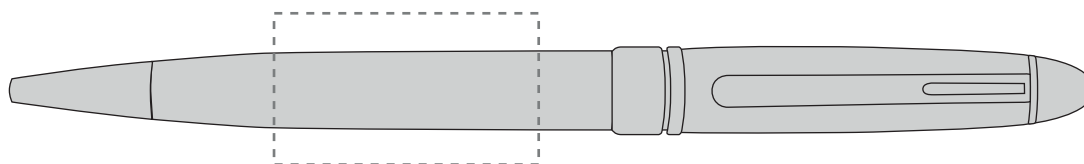

Your Ref:

Quantity:

Product Code: TPC930102

Our Ref:

Version: 1

Product Colour: CHROME

**PRINTING CONCERNS:**

We stock this item in the following colours

**PANTONE REFERENCE(S)**

● Engrave

ARTWORK SCALE 100%

ARTWORK SCALE 100%

Rotary Engrave Area:

35mm x 20mm

Product Image for visualisation  
- colours may vary

**The dashed line is to demonstrate print area and will not appear on your printed item****PLEASE NOTE:**